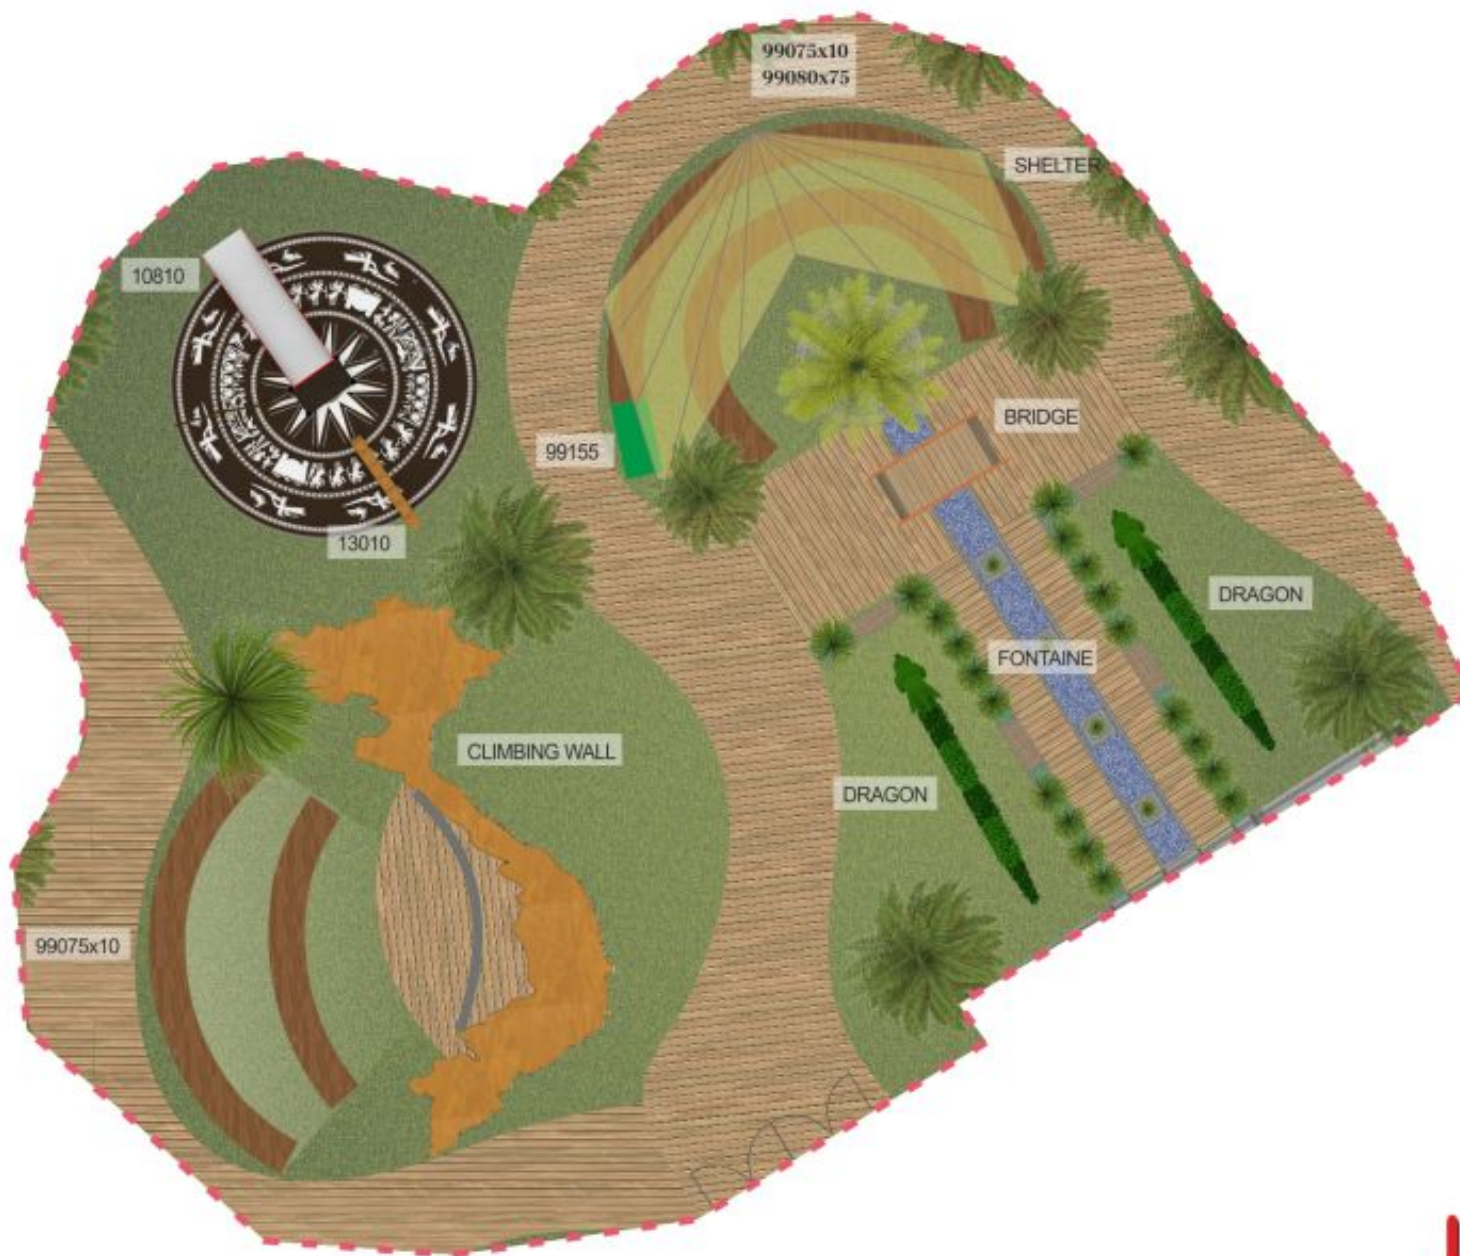

area:
cultural area
page 7

area:
musical
page 11

area:
activity & relax
page 13

area:
swings &
hammocks
page 16

area:
water park
page 18

WILD ADVENTURE

11536
Apollo

TUNNEL

11428
Majestic

13540
Dolomiti

13570
Barrel

13113
Alv

99080x6
Wooden seat

13161
Rope Center

13226
Spillikins

INSPIRATION

CULTURAL AREA

SHELTER

CLIMBING WALL

CLIMBING WALL

BRIDGE

10810 + 13010

Hill Slide SI120 + Wooden Stair

LAMPIONS

SWINGS & HAMMOCK PARK

WATER PARK

VISUALIZATIONS

LARS LAJ[®]
www.larslaj.com