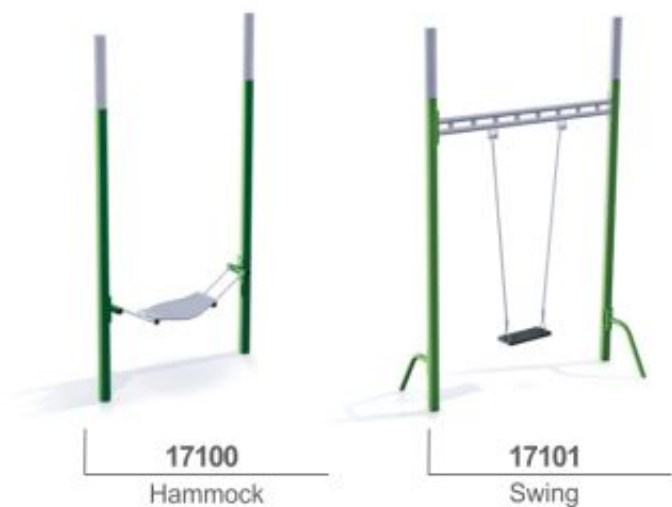

11294
Abacus

ACTIVITY & RELAX AREA

99080x6
Wooden seat

10817
Hill Slide Wide SLW150

16100
New Age Fit

13078 +14190
Long Firehouse +
Table & Bench, Nature

CIRCLE 100&150
Trampolines

INSPIRATION

SWINGS & HAMMOCK PARK

WATER PARK

VISUALIZATIONS

LARS LAJ[®]
www.larslaj.com