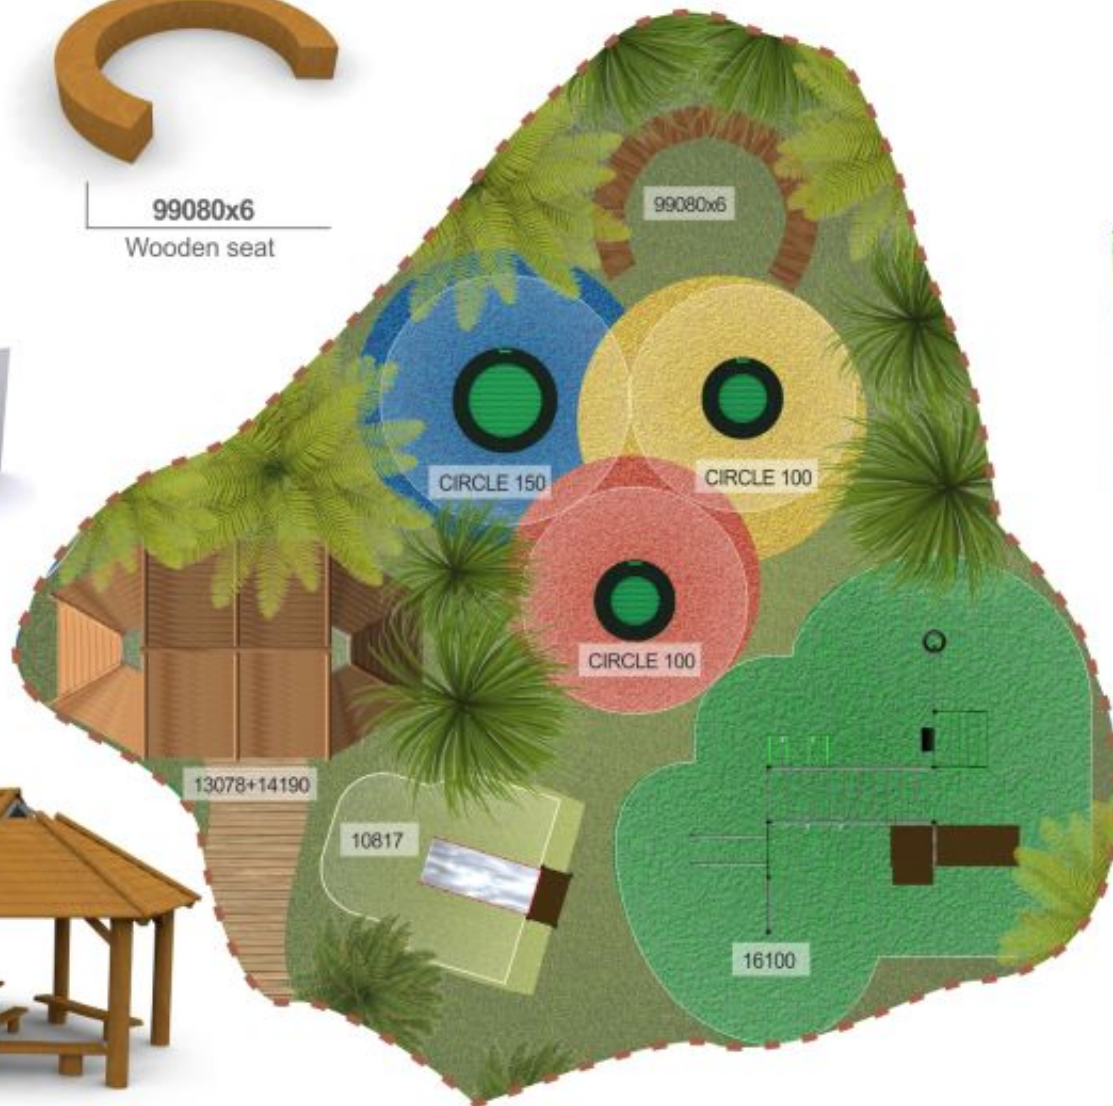

11294
Abacus

ACTIVITY & RELAX AREA

99080x6
Wooden seat

10817
Hill Slide Wide SLW150

16100
New Age Fit

13078 +14190
Long Firehouse +
Table & Bench, Nature

CIRCLE 100&150
Trampolines

INSPIRATION

SWINGS & HAMMOCK PARK

WATER PARK

VISUALIZATIONS

LARS LAJ[®]
www.larslaj.com