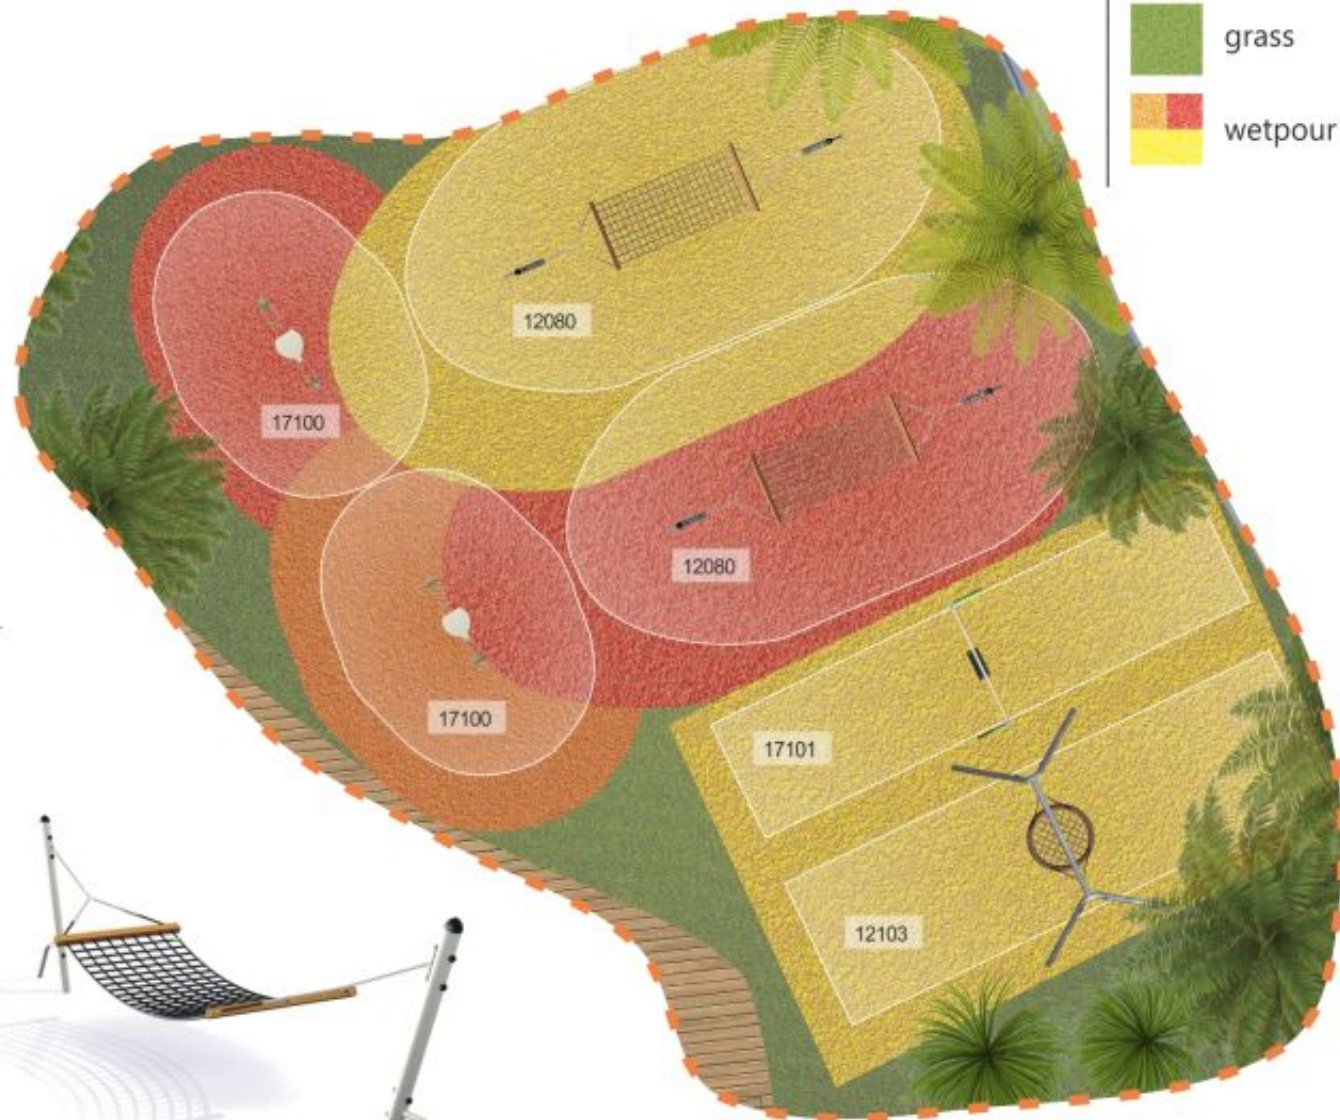

11294
Abacus

ACTIVITY & RELAX AREA

99080x6
Wooden seat

10817
Hill Slide Wide SLW150

16100
New Age Fit

13078 +14190
Long Firehouse +
Table & Bench, Nature

CIRCLE 100&150
Trampolines

INSPIRATION

SWINGS & HAMMOCK PARK

WATER PARK

VISUALIZATIONS

LARS LAJ[®]
www.larslaj.com