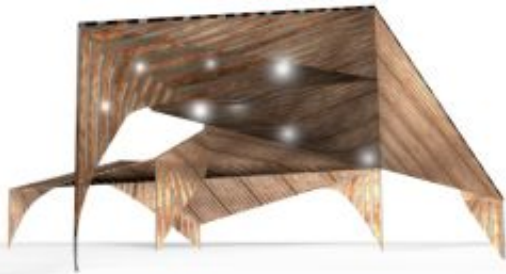

11428
Majestic

13540
Dolomiti

13570
Barrel

13113
Alv

99080x6
Wooden seat

13161
Rope Center

13226
Spillikins

INSPIRATION

CULTURAL AREA

SHELTER

CLIMBING WALL

CLIMBING WALL

BRIDGE

10810 + 13010

Hill Slide SI120 + Wooden Stair

LAMPIONS