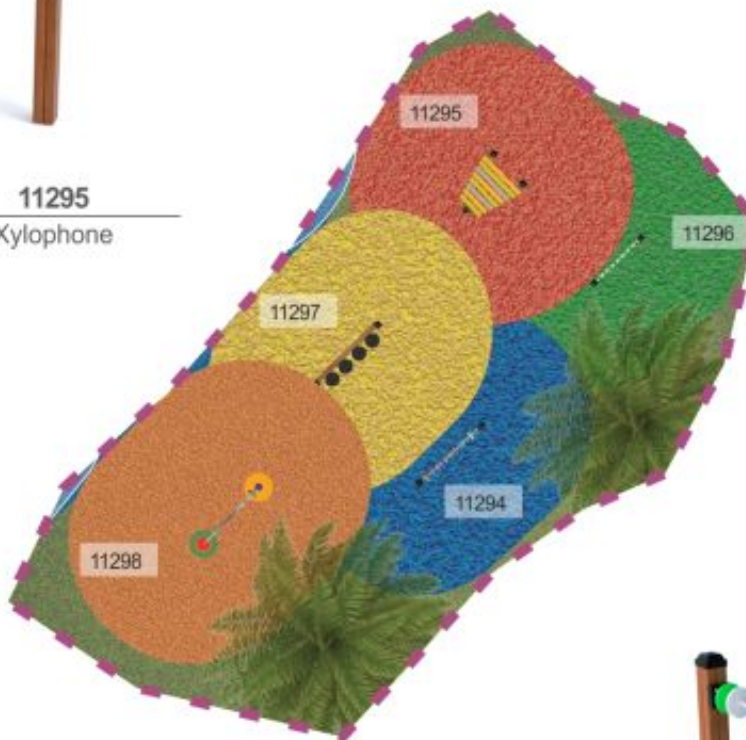

CULTURAL AREA

SHELTER

CLIMBING WALL

CLIMBING WALL

BRIDGE

10810 + 13010

Hill Slide SI120 + Wooden Stair

LAMPIONS

FONTAINE

DRAGON

INSPIRATION

MUSICAL AREA FOR CHILDREN

11295
Xylophone

11297
Drums

11296
Tube Bells

11298
Rings

SWINGS & HAMMOCK PARK

WATER PARK

VISUALIZATIONS

LARS LAJ[®]
www.larslaj.com