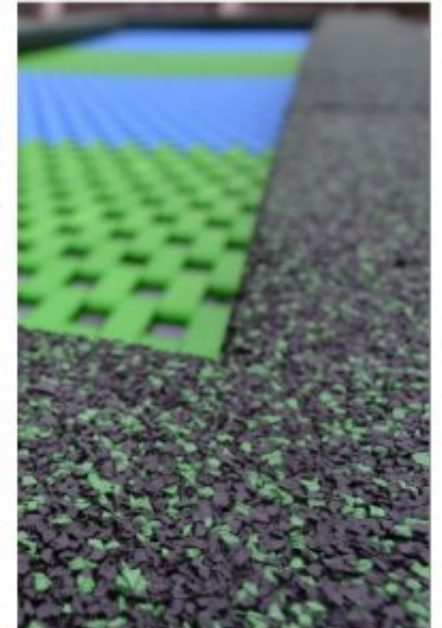

ACTIVITY & RELAX AREA