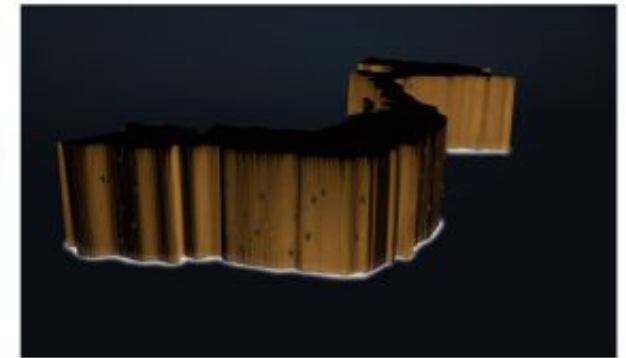

CULTURAL AREA

SHELTER

CLIMBING WALL

CLIMBING WALL

BRIDGE

10810 + 13010

Hill Slide SI120 + Wooden Stair

LAMPIONS